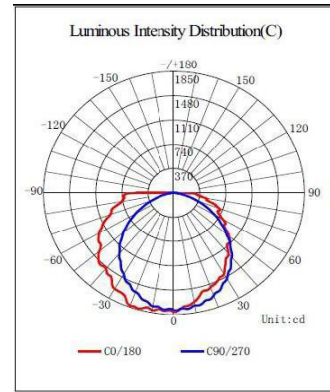

LED CORN BULB

Φ 95mm 360° 27W-75W K10 SERIES

FEATURES

Light effect	150LM/W±10%
Waterproof	IP65
Applied to	Complete Enclosed fixture
Surge Voltage	6000V
Warranty	5Years
Replace	HID/HPS/MHL/CFL retrofit lamps
Certification	

Long Lifespan of 10years

Big Saving(88%) on Electricity Costs

Reliability Test

Usable in Enclosed

Omni Wide Angle

SPECIFICATION

Model No	JP360D-K10-27W	JP360D-K10-36W	JP360D-K10-45W	JP360D-K10-54W	JP360D-K10-75W
Input Voltage	100-277V, AC 50-60Hz				
LED Qty	180pcs 2835	234pcs 2835	306pcs 2835	360pcs 2835	504pcs 2835
Rated Power	27W	36W	45W	54W	75W
Luminous Flux	4050lm±10%	5400lm±10%	6750lm±10%	8100lm±10%	11250lm±10%
Dimension(mm)	φ95*185mm	φ95*210mm	φ95*235mm	φ95*260mm	φ95*305mm
Color Temperature	2700-6500K				
CRI	Ra>80				
Power Factor	>0.9				
Working Temperature	-30°C ~ 55°C				
Storage Temperature	-40°C ~ 85°C				
Beam Angle	360°				
IP Rating	IP65				
Lifespan	50,000hrs				
Certificates and qualifications	      				
Base type	E26, E27, E39, E40				
Lamp Head Color	White or gray, customized color				

PHOTOMETRY

27W

36W

45W

54W

75W

DIMENSION

PACKING