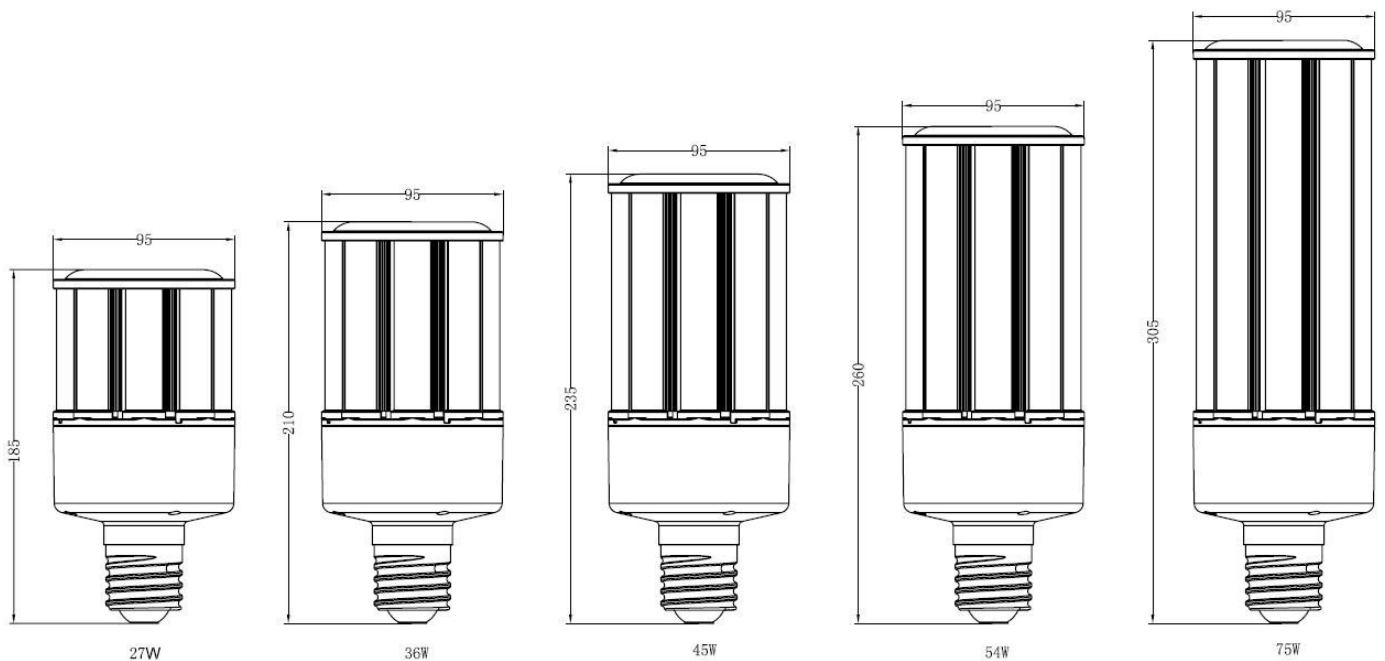

LED CORN BULB

Φ 95mm 360° 27W-75W K10 SERIES

FEATURES

Light effect	150LM/W±10%
Waterproof	IP65
Applied to	Complete Enclosed fixture
Surge Voltage	6000V
Warranty	5Years
Replace	HID/HPS/MHL/CFL retrofit lamps
Certification	

Long Lifespan of 10years

Big Saving(88%) on Electricity Costs

Reliability Test

Usable in Enclosed

Omni Wide Angle

SPECIFICATION

Model No	JP360D-K10-27W	JP360D-K10-36W	JP360D-K10-45W	JP360D-K10-54W	JP360D-K10-75W
Input Voltage	100-277V, AC 50-60Hz				
LED Qty	180pcs 2835	234pcs 2835	306pcs 2835	360pcs 2835	504pcs 2835
Rated Power	27W	36W	45W	54W	75W
Luminous Flux	4050lm±10%	5400lm±10%	6750lm±10%	8100lm±10%	11250lm±10%
Dimension(mm)	φ95*185mm	φ95*210mm	φ95*235mm	φ95*260mm	φ95*305mm
Color Temperature	2700-6500K				
CRI	Ra>80				
Power Factor	>0.9				
Working Temperature	-30°C ~ 55°C				
Storage Temperature	-40°C ~ 85°C				
Beam Angle	360°				
IP Rating	IP65				
Lifespan	50,000hrs				
Certificates and qualifications	      				
Base type	E26, E27, E39, E40				
Lamp Head Color	White or gray, customized color				

PHOTOMETRY

27W

36W

45W

54W

75W

DIMENSION

PACKING

Model No	JP360D-K10-27W	JP360D-K10-36W	JP360D-K10-45W	JP360D-K10-54W	JP360D-K10-75W
Net weight	0.76kg	0.83g	0.90kg	1.1kg	1.3kg
Inner box size	110*110*235	110*110*260	110*110*285	110*110*310	110*110*355
G.W/PC	0.855kg	0.935kg	1kg	1.2kg	1.4kg
Carton size	456*342*255	456*342*280	456*342*305	456*342*330	456*342*375
G.W./CTN	10.8kg	11.8kg	12.68kg	15.1kg	17.5kg
Packing Q'ty.	12pcs/carton				
Packing way	<p>The diagram illustrates the packing process for the light bulbs. It starts with a single light bulb being inserted into a protective sleeve. This assembly is then placed into a 3x4 grid of 12 pieces per carton. The final step shows the carton being closed.</p>				