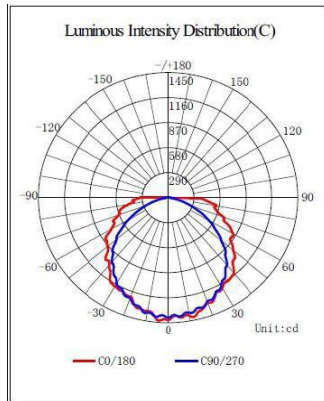

LED CORN BULB

Φ 95mm 360° 27W-75W K10 SERIES

FEATURES

Light effect	150LM/W±10%
Waterproof	IP65
Applied to	Complete Enclosed fixture
Surge Voltage	6000V
Warranty	5Years
Replace	HID/HPS/MHL/CFL retrofit lamps
Certification	

Long Lifespan of 10years

Big Saving(88%) on Electricity Costs

Reliability Test

Usable in Enclosed

Omni Wide Angle

SPECIFICATION

Model No	JP360D-K10-27W	JP360D-K10-36W	JP360D-K10-45W	JP360D-K10-54W	JP360D-K10-75W
Input Voltage	100-277V, AC 50-60Hz				
LED Qty	180pcs 2835	234pcs 2835	306pcs 2835	360pcs 2835	504pcs 2835
Rated Power	27W	36W	45W	54W	75W
Luminous Flux	4050lm±10%	5400lm±10%	6750lm±10%	8100lm±10%	11250lm±10%
Dimension(mm)	φ95*185mm	φ95*210mm	φ95*235mm	φ95*260mm	φ95*305mm
Color Temperature	2700-6500K				
CRI	Ra>80				
Power Factor	>0.9				
Working Temperature	-30°C ~ 55°C				
Storage Temperature	-40°C ~ 85°C				
Beam Angle	360°				
IP Rating	IP65				
Lifespan	50,000hrs				
Certificates and qualifications	      				
Base type	E26, E27, E39, E40				
Lamp Head Color	White or gray, customized color				

PHOTOMETRY

27W

36W

45W

54W

75W

DIMENSION

PACKING